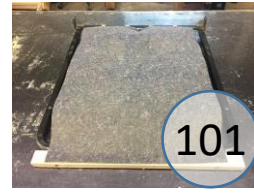

# 2780249

Call Out	Description
● (Red)	Blown Fiber
● (Yellow)	Cushion Chaise Pad - top Pad
● (Green)	Cushion Foam
● (Yellow)	KD Component
● (Light Blue)	Cover

For more RPs' information, please see the following page.

368

71

101

105

134

438

418

**278 SECTIONAL  
DIMENSIONS  
2 PIECE  
CONFIGURATION**