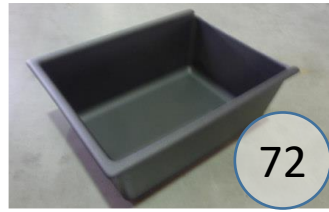

425

227

72

113

396

419

361

108

368

71

101

105

134

438

418